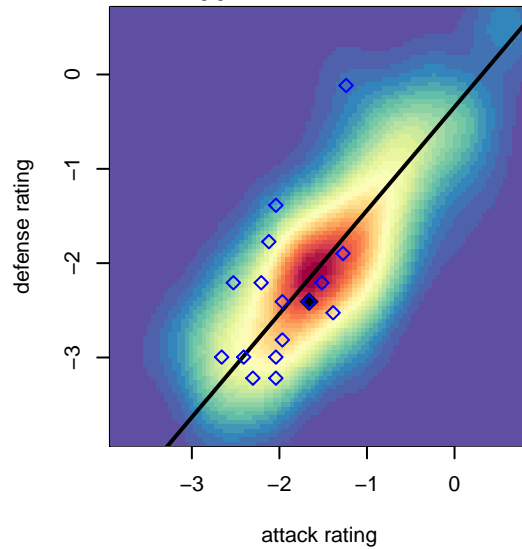

PSU Storm G04

Puyallup SC
 Puyallup, WA
 G04 total strength=221
 attack=0.19 defense=0.09
 fall league = PSPL Copa Green U11
 notes= Puyallup Soccer Union

alt names used:
 PSC Storm
 PSU Storm
 PSU Storm
 Puyallup Soccer Union PSU GU11 Storm

Venues played:
 2015 River Jam Samba U11
 2015 Mt Hood Challenge U11
 2015 Summer Slam U11
 2015 PSPL Copa Green U11

PSU Storm G04
 Dots are actual minus expected GF (blue circles) and GA (red triangles).
 Blue line is smoothed change in attack strength. Red is smoothed change in defense strength.

**attack and defense variance (black dot)
relative to other teams
and top 10 in region**

**attack and defense rating
relative to others at age
and all opponents in last 13 months**

Performance relative to 13 month average