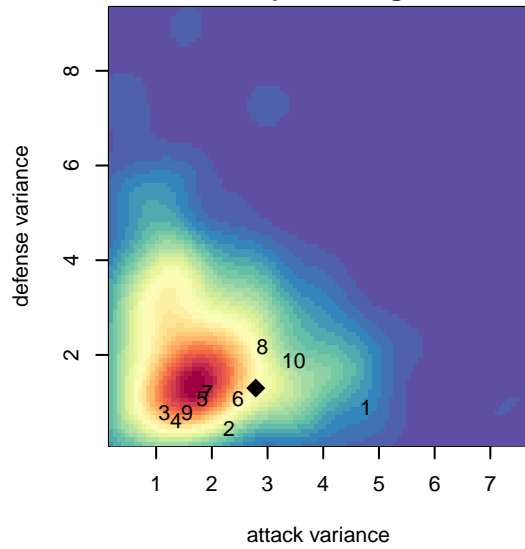

PSU Storm G04

Puyallup SC
 Puyallup, WA
 G04 total strength=221
 attack=0.19 defense=0.09
 fall league = PSPL Copa Green U11
 notes= Puyallup Soccer Union

alt names used:
 PSC Storm
 PSU Storm
 PSU Storm
 Puyallup Soccer Union PSU GU11 Storm

Venues played:
 2015 River Jam Samba U11
 2015 Mt Hood Challenge U11
 2015 Summer Slam U11
 2015 PSPL Copa Green U11

PSU Storm G04
 Dots are actual minus expected GF (blue circles) and GA (red triangles).
 Blue line is smoothed change in attack strength. Red is smoothed change in defense strength.

**attack and defense variance (black dot)
relative to other teams
and top 10 in region**

**attack and defense rating
relative to others at age
and all opponents in last 13 months**

Performance relative to 13 month average