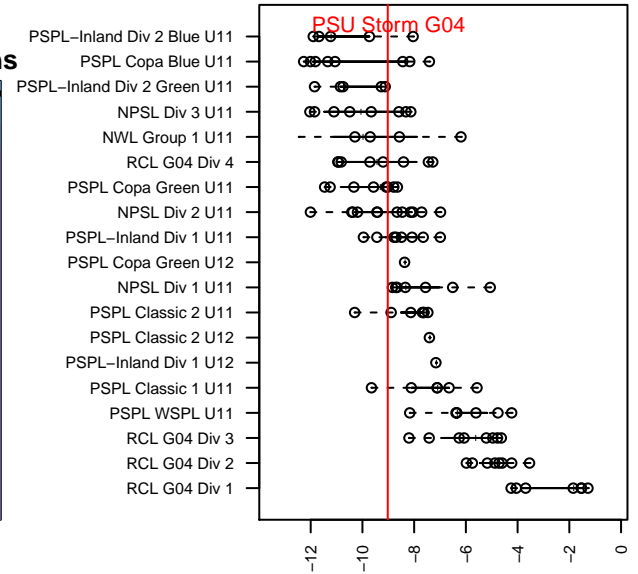

PSU Storm G04

Puyallup SC
 Puyallup, WA
 G04 total strength=221
 attack=0.19 defense=0.09
 fall league = PSPL Copa Green U11
 notes= Puyallup Soccer Union

alt names used:
 PSC Storm
 PSU Storm
 PSU Storm
 Puyallup Soccer Union PSU GU11 Storm

Venues played:
 2015 River Jam Samba U11
 2015 Mt Hood Challenge U11
 2015 Summer Slam U11
 2015 PSPL Copa Green U11

PSU Storm G04
 Dots are actual minus expected GF (blue circles) and GA (red triangles).
 Blue line is smoothed change in attack strength. Red is smoothed change in defense strength.

**attack and defense variance (black dot)
relative to other teams
and top 10 in region**

**attack and defense rating
relative to others at age
and all opponents in last 13 months**

Performance relative to 13 month average