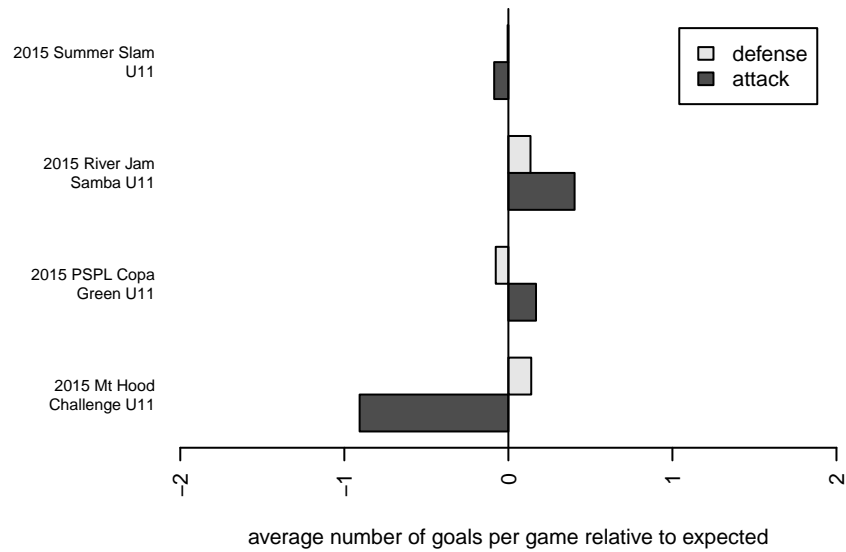

PSU Storm G04

Puyallup SC
 Puyallup, WA
 G04 total strength=221
 attack=0.19 defense=0.09
 fall league = PSPL Copa Green U11
 notes= Puyallup Soccer Union

alt names used:
 PSC Storm
 PSU Storm
 PSU Storm
 Puyallup Soccer Union PSU GU11 Storm

Venues played:
 2015 River Jam Samba U11
 2015 Mt Hood Challenge U11
 2015 Summer Slam U11
 2015 PSPL Copa Green U11

PSU Storm G04
 Dots are actual minus expected GF (blue circles) and GA (red triangles).
 Blue line is smoothed change in attack strength. Red is smoothed change in defense strength.

**attack and defense variance (black dot)
relative to other teams
and top 10 in region**

**attack and defense rating
relative to others at age
and all opponents in last 13 months**

Performance relative to 13 month average